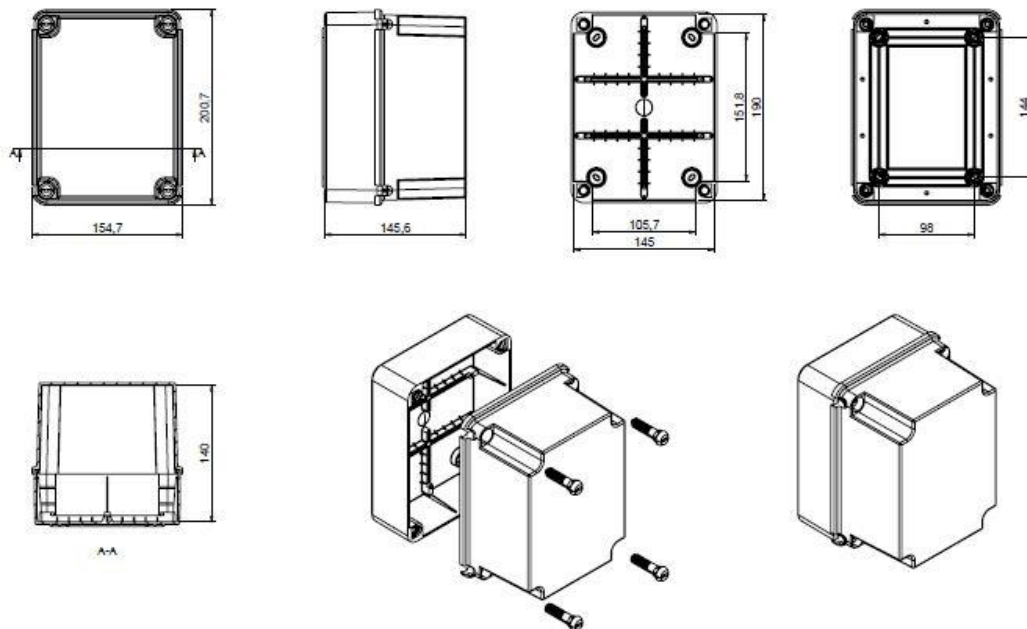

Product Code

CP1062

IP67 JUNCTION BOX-DEEP(Blank Sides)

Material	ABS Thermoplastic Polymer
Colour	Grey(Ral 7035)
IP Rating	IP67
Halogen Free	YES
Ambient Temperature Used	-25+60 °C
Impact Resistance	08/10
Gasket	Polyurethane
Certificate	EN: 62208
Screw Style	Plastic

Dimensions: 190x145x140mm

www.Vinpower.ie